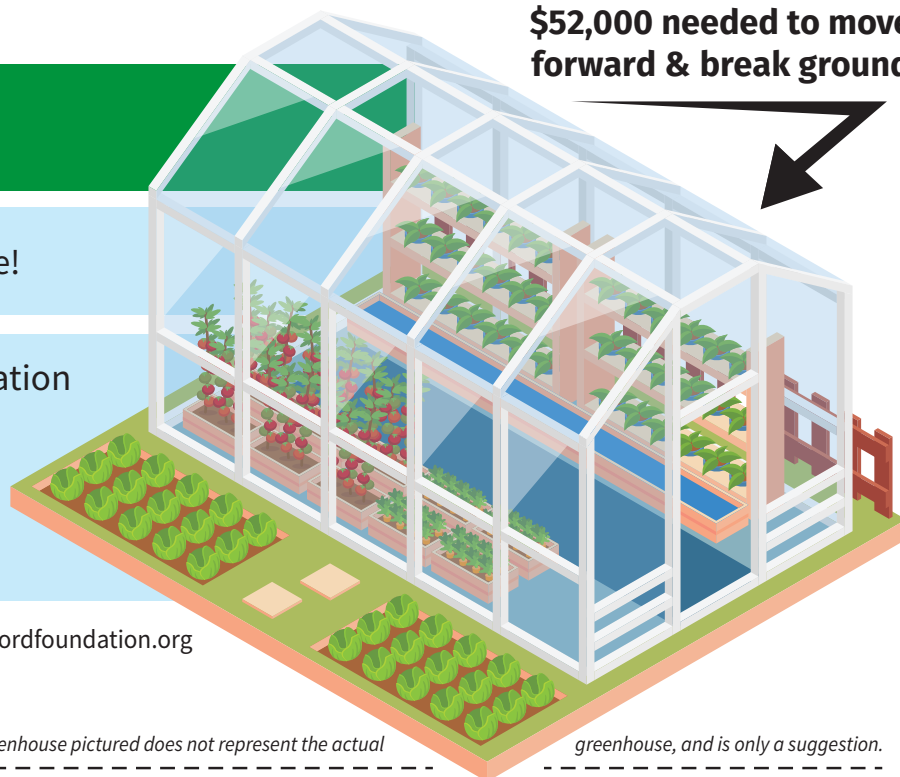

Catalog Fundraiser

Catalog Fundraising Goal: Rockford Area Schools Greenhouse

Help us raise the final \$52,000 needed to start building the Greenhouse!

It is the Rockford Education Foundation's goal to raise these funds with the help of donors and students.

\$52,000 needed to move forward & break ground

Two Ways you can support the Greenhouse:

Sell 10 catalog items or more!

Make a tax-deductible donation

A \$150 donation (or collection of \$150 in donations) will earn your child the Limo Ride. This donation would be equivalent to selling at least 25 items from the catalog.